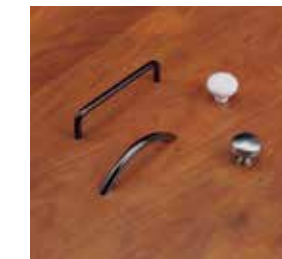

Grey

Pine

Cedar

HARDWARE *See your ORG Home dealer for choice of knobs and pulls.*

DRAWER CONSTRUCTION *Not shown: Dowel construction*

Dovetail

Miter fold

TRIM