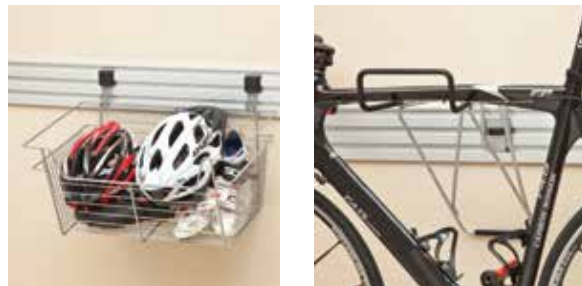

Showstopping style

A rich Chateau finish along with aluminum handles create an upscale atmosphere you'll be proud to show off. Wall-mounted cabinets come in a variety of sizes, letting you tailor a perfect solution for supporting your hobbies and gear. Add adjustable shelves, pull-out recycling bins, and full-extension drawers and baskets to keep everything looking shipshape.

The Silver Track's baskets, shelves, hooks and racks keep frequently used items conveniently within an arm's reach.

Grown-up playroom

Part sports center, part party central, this solution makes casual or spur-of-the-moment entertainment a snap. Invite the neighborhood in for a friendly get-together with ready-made glass and beverage storage, an integrated audio system, and even a transforming tool bench with secret media storage and display space.