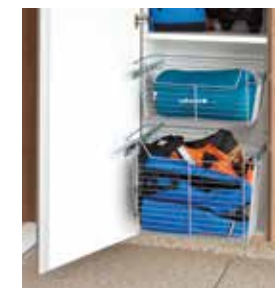

Heavy-duty hooks, bins and accessories make it simple to arrange (and rearrange) tools any way you like for work, gardening, and hobbies.

Showstopping style

A rich Chateau finish along with aluminum handles create an upscale atmosphere you'll be proud to show off. Wall-mounted cabinets come in a variety of sizes, letting you tailor a perfect solution for supporting your hobbies and gear. Add adjustable shelves, pull-out recycling bins, and full-extension drawers and baskets to keep everything looking shipshape.