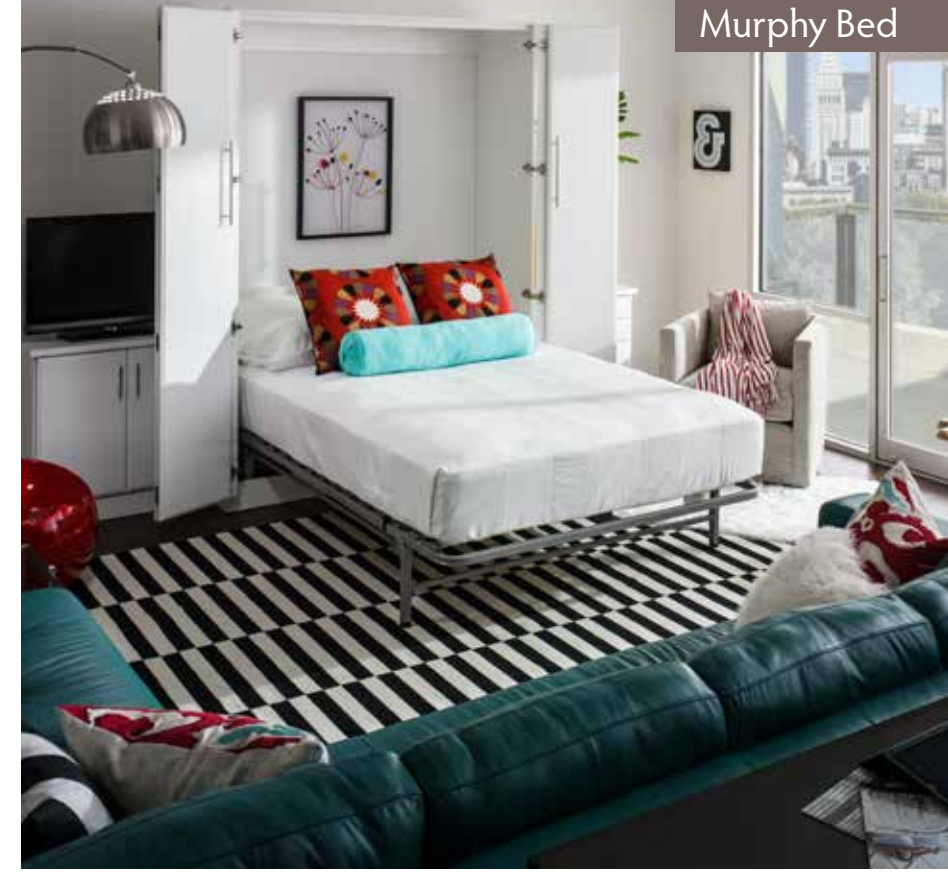

Closet

All tucked in

Hidden neatly behind doors, a Bi-fold Murphy Bed transforms any space into a comfy bedroom at a moment's notice. Doors open wide and fasten into place with locking hinges, giving you easy access to a twin, full, or queen-sized bed. There's even room to add storage cabinets or shelves behind the doors, helping you make the most of every inch of available space.

Murphy Bed

Room to grow

Get kids organized from wardrobe to workspace. A lifetime of creativity starts at this simple desk fit for homework, web-surfing, or artistic endeavors. Hooks, baskets, and racks place prized possessions within sight and reach.

*Shown in Arctic White.
(page 14 & 15)*