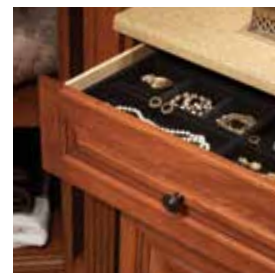

Convenience made classic

Start the day on a beautifully organized note. Defined by choice of finish, handsome hardware, and architectural detail, this closet lends structure to any wardrobe—and home decor.

Custom wood veneer cabinetry provides the perfect place for every hat, bag, suit, or sweater. Enclose wardrobe basics behind glass doors. Display pieces that inspire.