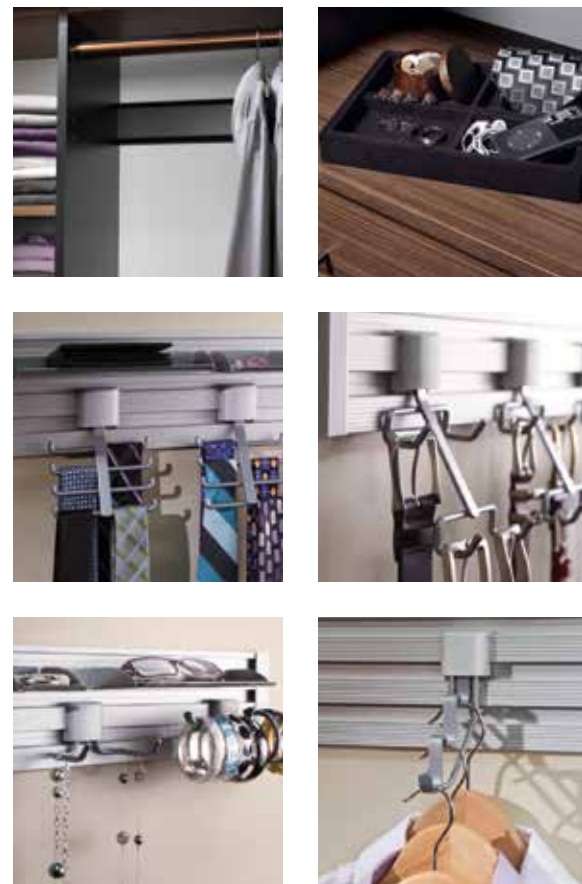

More than a wardrobe

This tailor-made wardrobe suite handles garments, extra bedding, and media handsomely. An upper valance lends architectural interest.

Keep clothing, technology, and accessories at the ready inside a smartly appointed closet. Warm colors, coordinating hardware, and a track cover add upscale polish. A full suite of hooks, trays, and racks make open storage streamlined and convenient.

Above shown in Ambassador. Below shown in Cocoa and Midnight Black.

Baby steps

Durable and kid-friendly, ORG Home storage solutions grow from toddler to teen. Adjustable shelves, rods, and cubbies offer a fun, practical alternative to chaos. Two rods replace three as your child grows.