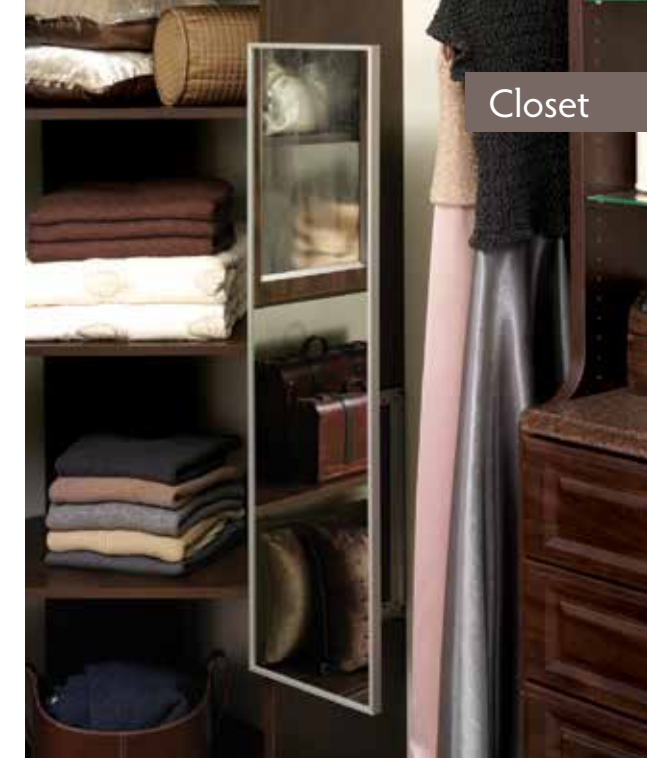

Mine and yours

A tasteful two-tone finish appeals to his and her tastes in this tailored dressing room. The floor-to-ceiling design offers storage for two complete wardrobes, with favorite items close at hand and out-of-season clothes tucked out of sight. The corner nook provides a perfect seat to slip on your shoes or check your appearance in the mirror.

Carve out a closet space just for him, outfitted with ample space for suits, shoe storage, and built-in dressers. Shelves keep favorite photos, trophies, and memorabilia out to be admired.

Top shown in Chateau and Heritage Maple. Bottom in Mocha.