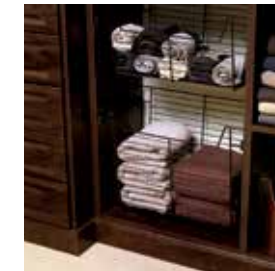

Mine and yours

A tasteful two-tone finish appeals to his and her tastes in this tailored dressing room. The floor-to-ceiling design offers storage for two complete wardrobes, with favorite items close at hand and out-of-season clothes tucked out of sight. The corner nook provides a perfect seat to slip on your shoes or check your appearance in the mirror.

Carve out a closet space just for him, outfitted with ample space for suits, shoe storage, and built-in dressers. Shelves keep favorite photos, trophies, and memorabilia out to be admired.

Top shown in Chateau and Heritage Maple. Bottom in Mocha.