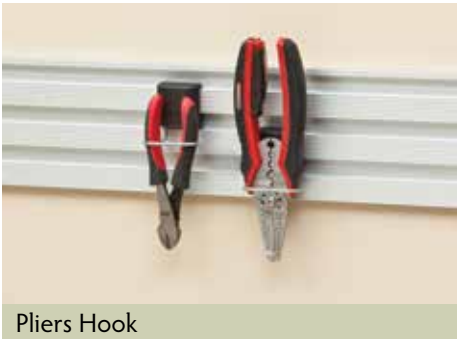

Horizontal Bike Rack

9" Double Hook

Big Tool Hook

Vertical Bike Hook

Activity Hook

Fishing Rod Hook

Hose Hook

Small Storage Bin

Medium Storage Bin

Large Storage Bin

Paper Holder Set

Screwdriver Hook

Wrench Hook

Pliers Hook

Shelf Bracket

Single Hook

Coordinating options

Aluminum Leg

Bar Handle - 6", 15"

Extruded Aluminum Handle

Note: Although we make every effort to ensure color accuracy in our printing process, your final product may not be an exact match to the images displayed. See your ORG Home Dealer for a complete selection of finishes, hardware, and trim.