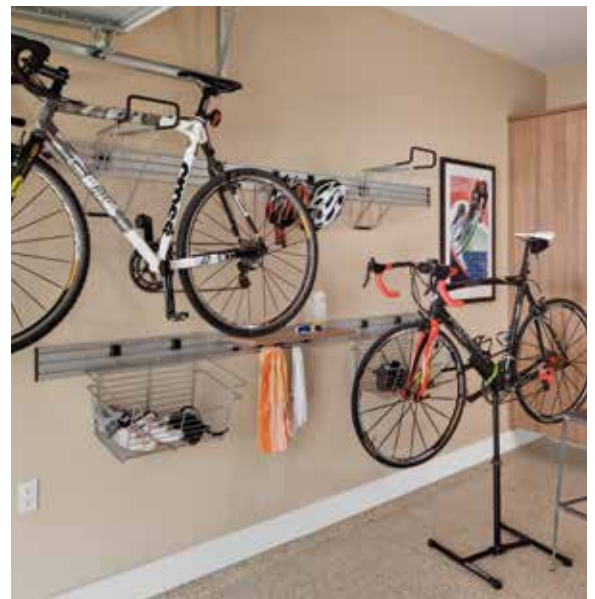

Neat ideas

A reach-in recycling center and sports lockers with pull-out baskets keep everyday items close at hand but hidden from view.

Practical approach

Built-in options like ventilated cabinets, garden tool racks and a utility sink are made to accommodate hard work.

Shown in Chateau with Arctic White interior.

Let the fun begin

- Sports center, party central, storage and yes, room for the car.
- High-quality finish and accents create a stylish space you're proud to share.
- Doors conceal all the clutter when it's time to play.
- Glass and beverage storage saves trips back and forth into the house.
- Integrated audio makes the room entertainment-ready.
- A boot bench eases transitions in and out of the door.

Accommodate your interests

The Silver Track's hooks and racks keep bikes, helmets and other sports equipment within easy reach.

Hold everything

Take your pick of short, tall or deep cabinets, all mounted securely up and off the floor.